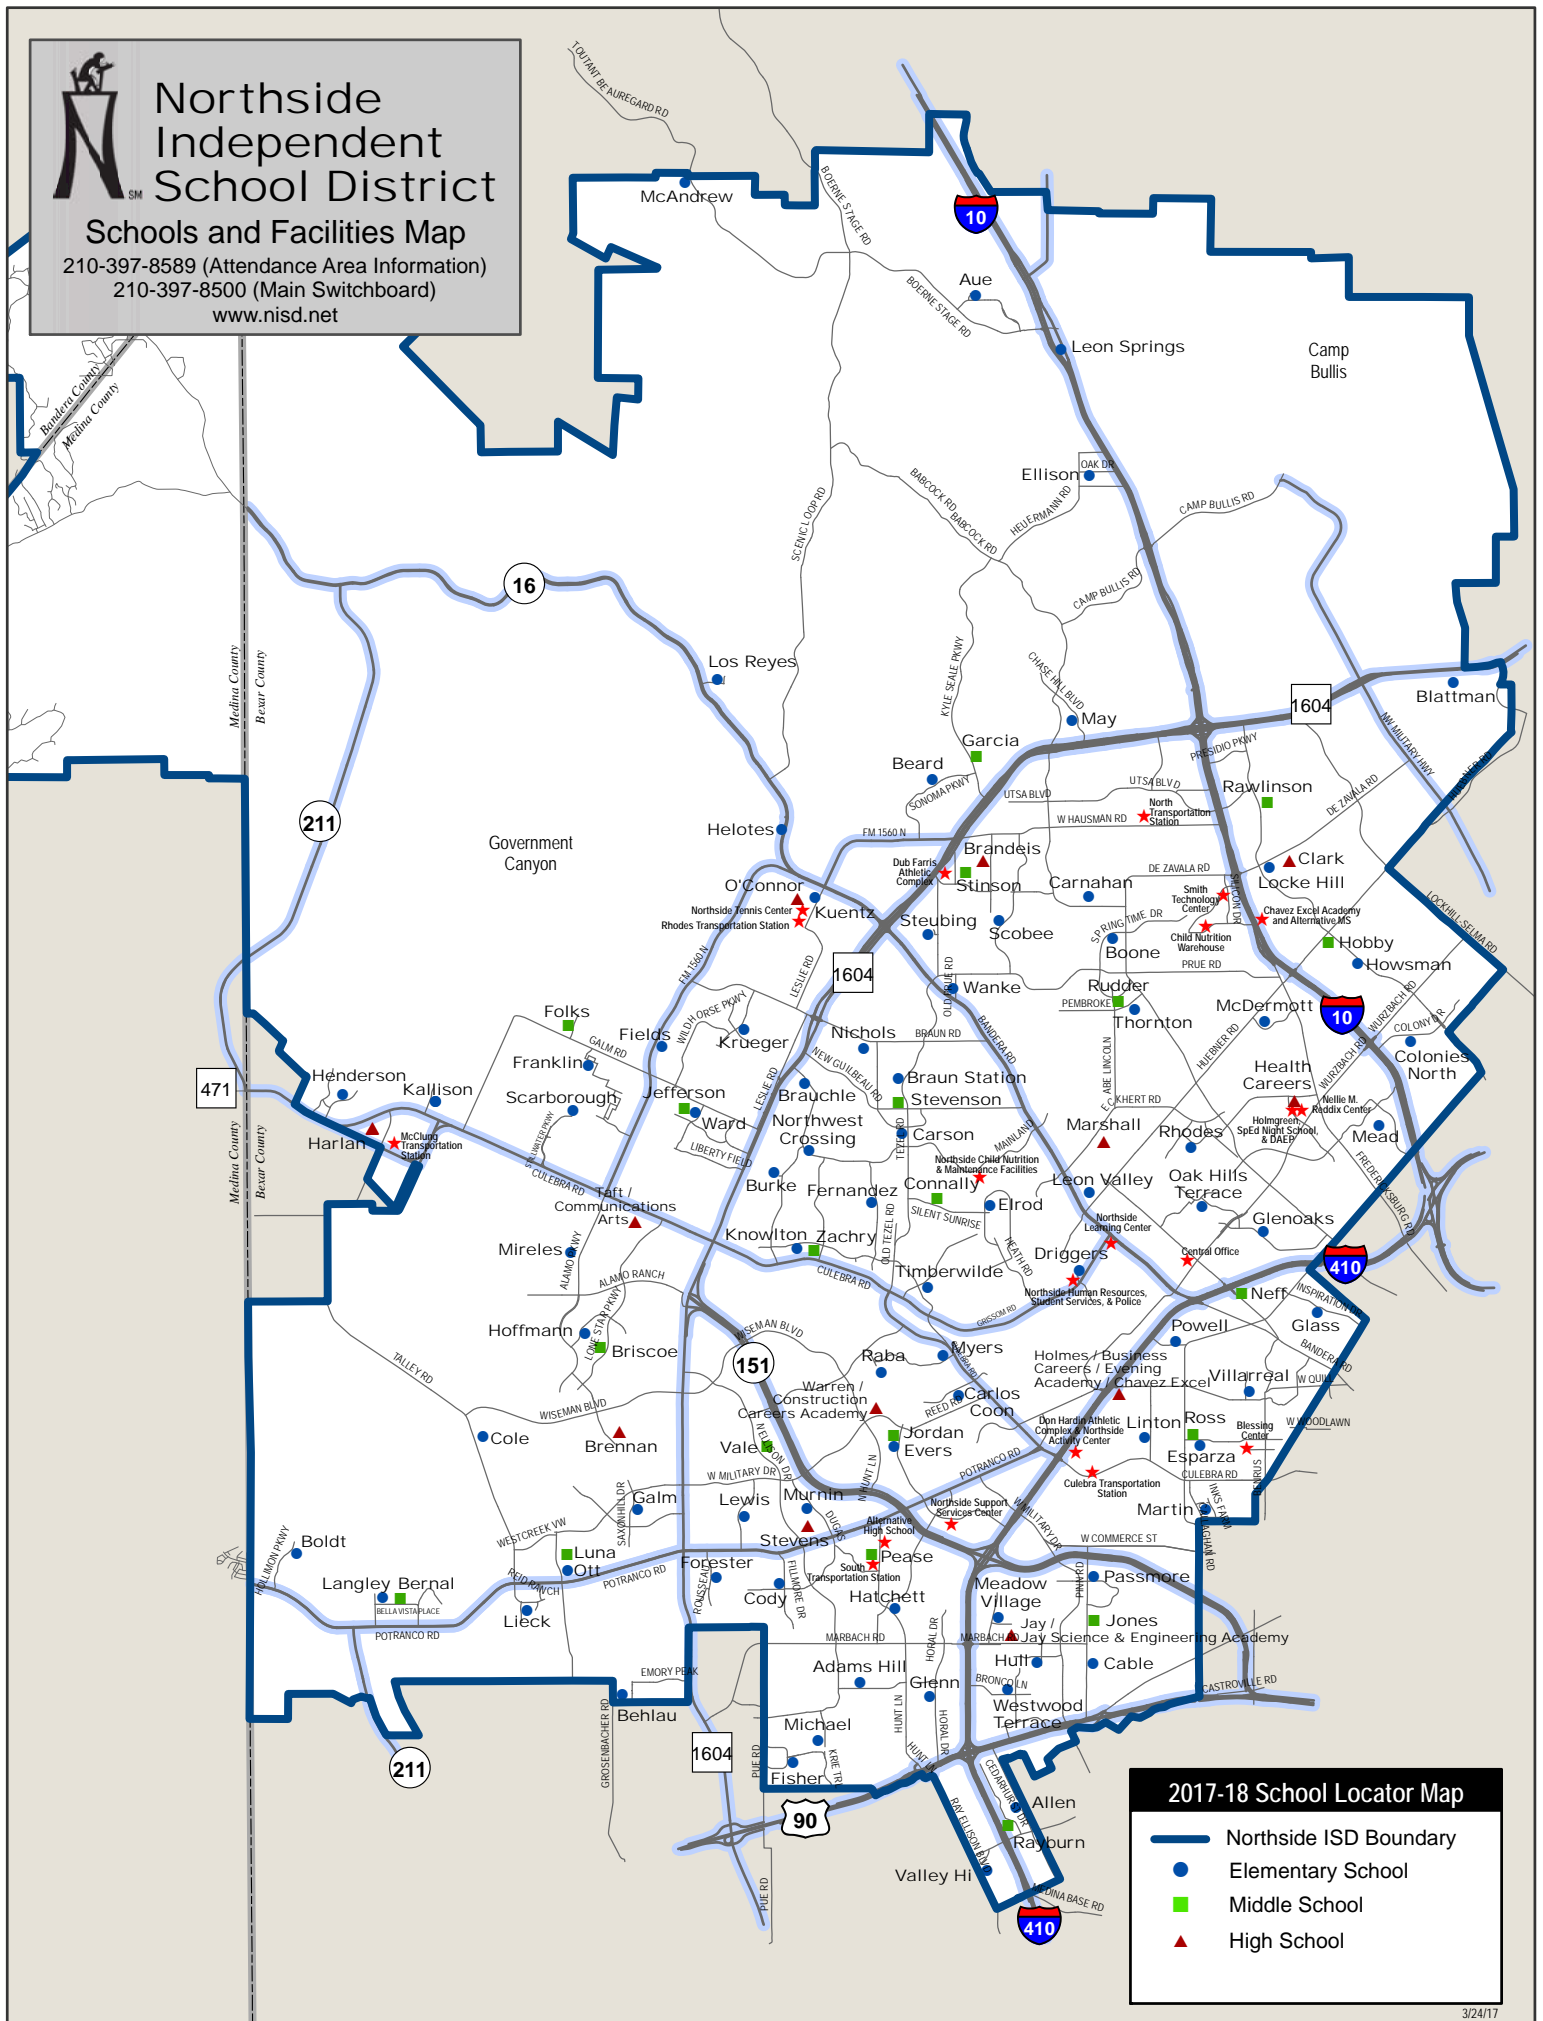

Northside Independent School District

Schools and Facilities Map

210-397-8589 (Attendance Area Information)
210-397-8500 (Main Switchboard)
www.nisd.net

2017-18 School Locator Map

- Northside ISD Boundary
- Elementary School
- Middle School
- ▲ High School