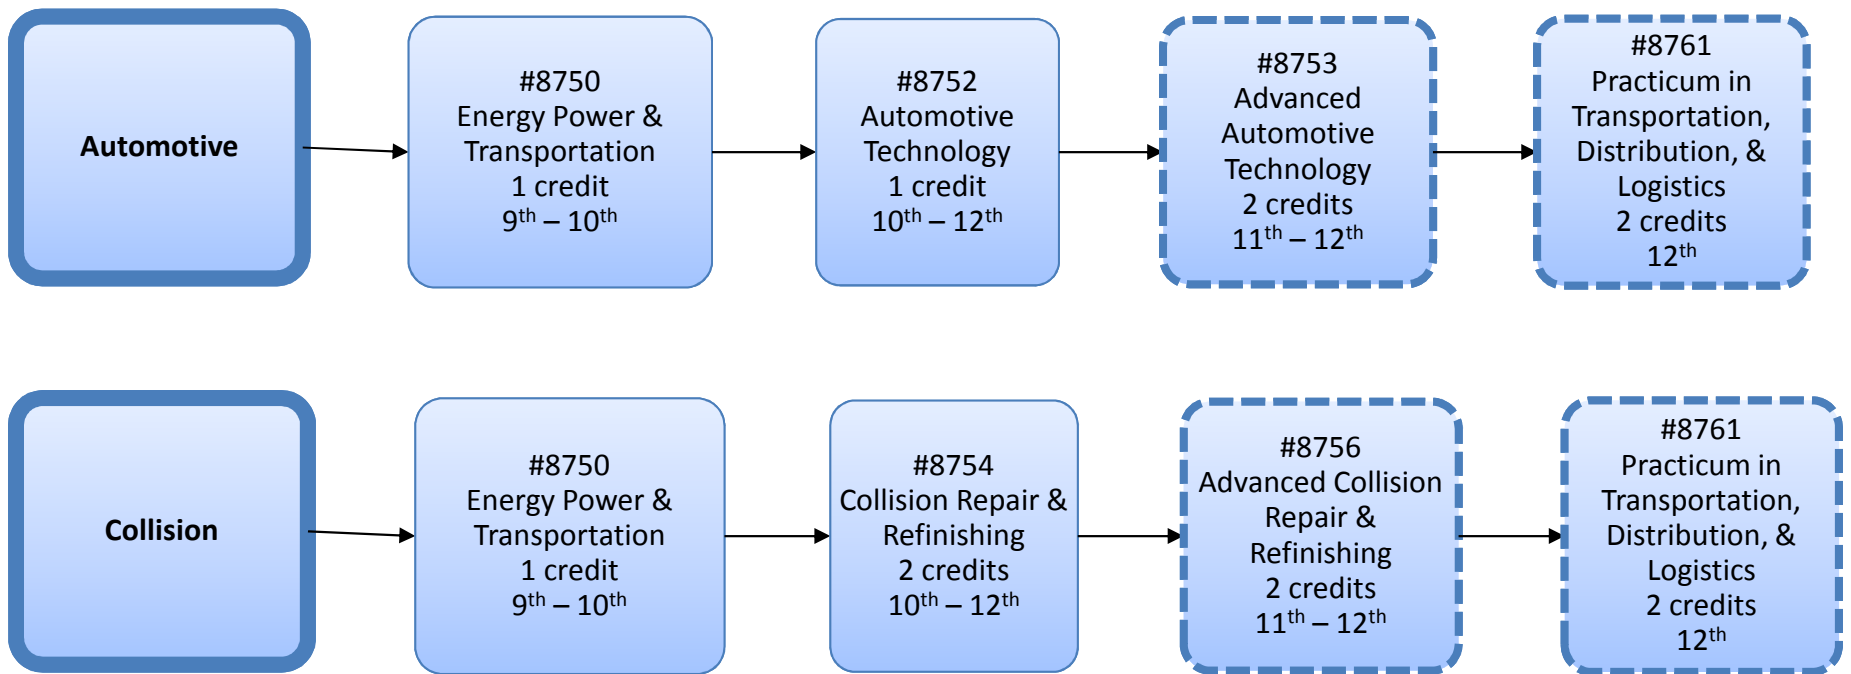

DRAFT ONLY - Career Prep may be taken concurrently with any course in 11th or 12th grade.

© 2014 Northside ISD (San Antonio, TX)