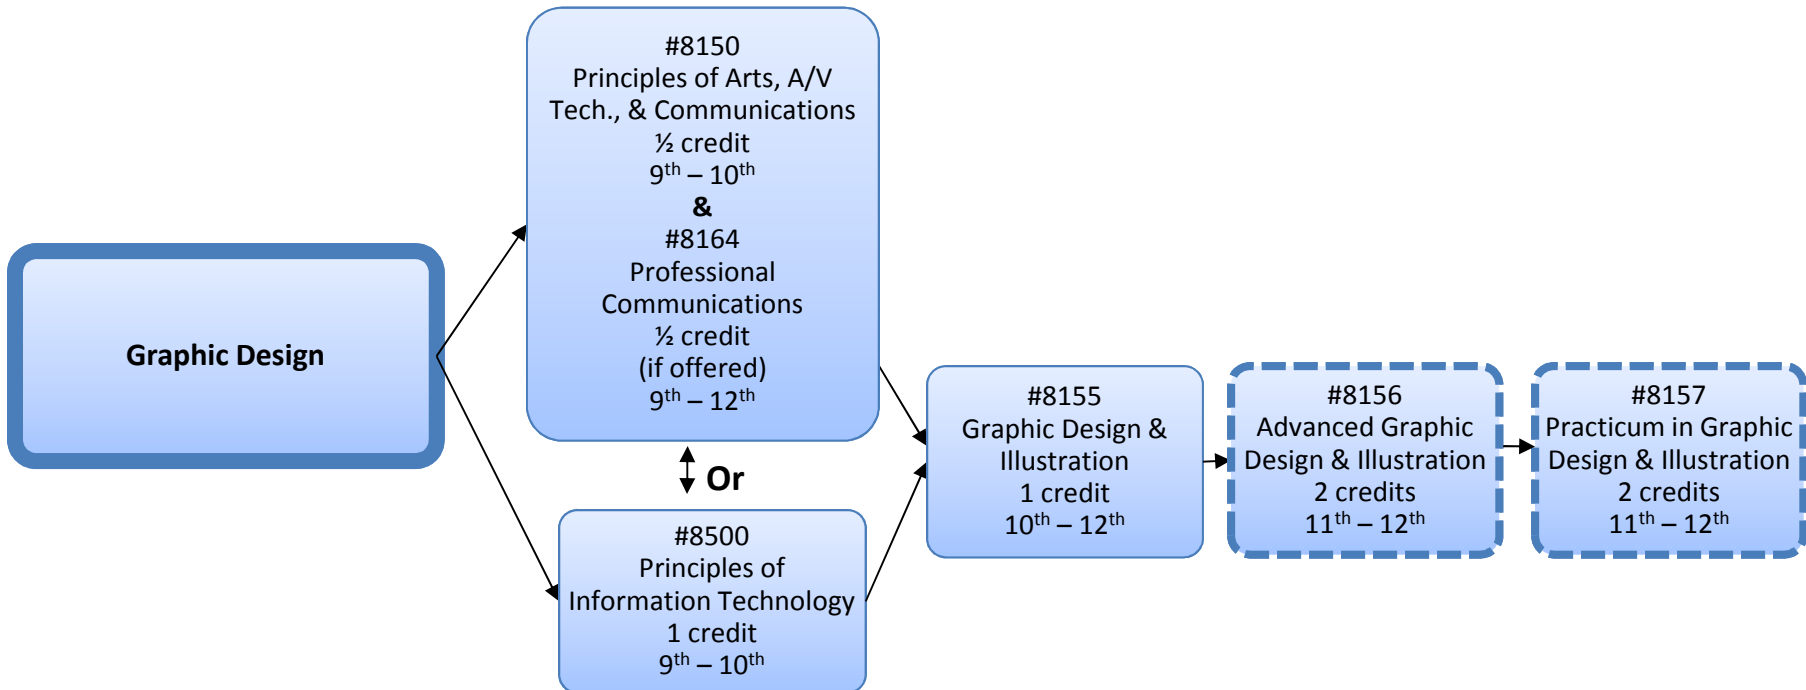

© 2014 Northside ISD (San Antonio, TX)

Dashed border indicates advanced course.

DRAFT ONLY - Career Prep may be taken concurrently with any course in 11th or 12th grade.

© 2014 Northside ISD (San Antonio, TX)

DRAFT ONLY - Career Prep may be taken concurrently with any course in 11th or 12th grade.

© 2014 Northside ISD (San Antonio, TX)

Dashed border indicates advanced course.

DRAFT ONLY - Career Prep may be taken concurrently with any course in 11th or 12th grade.