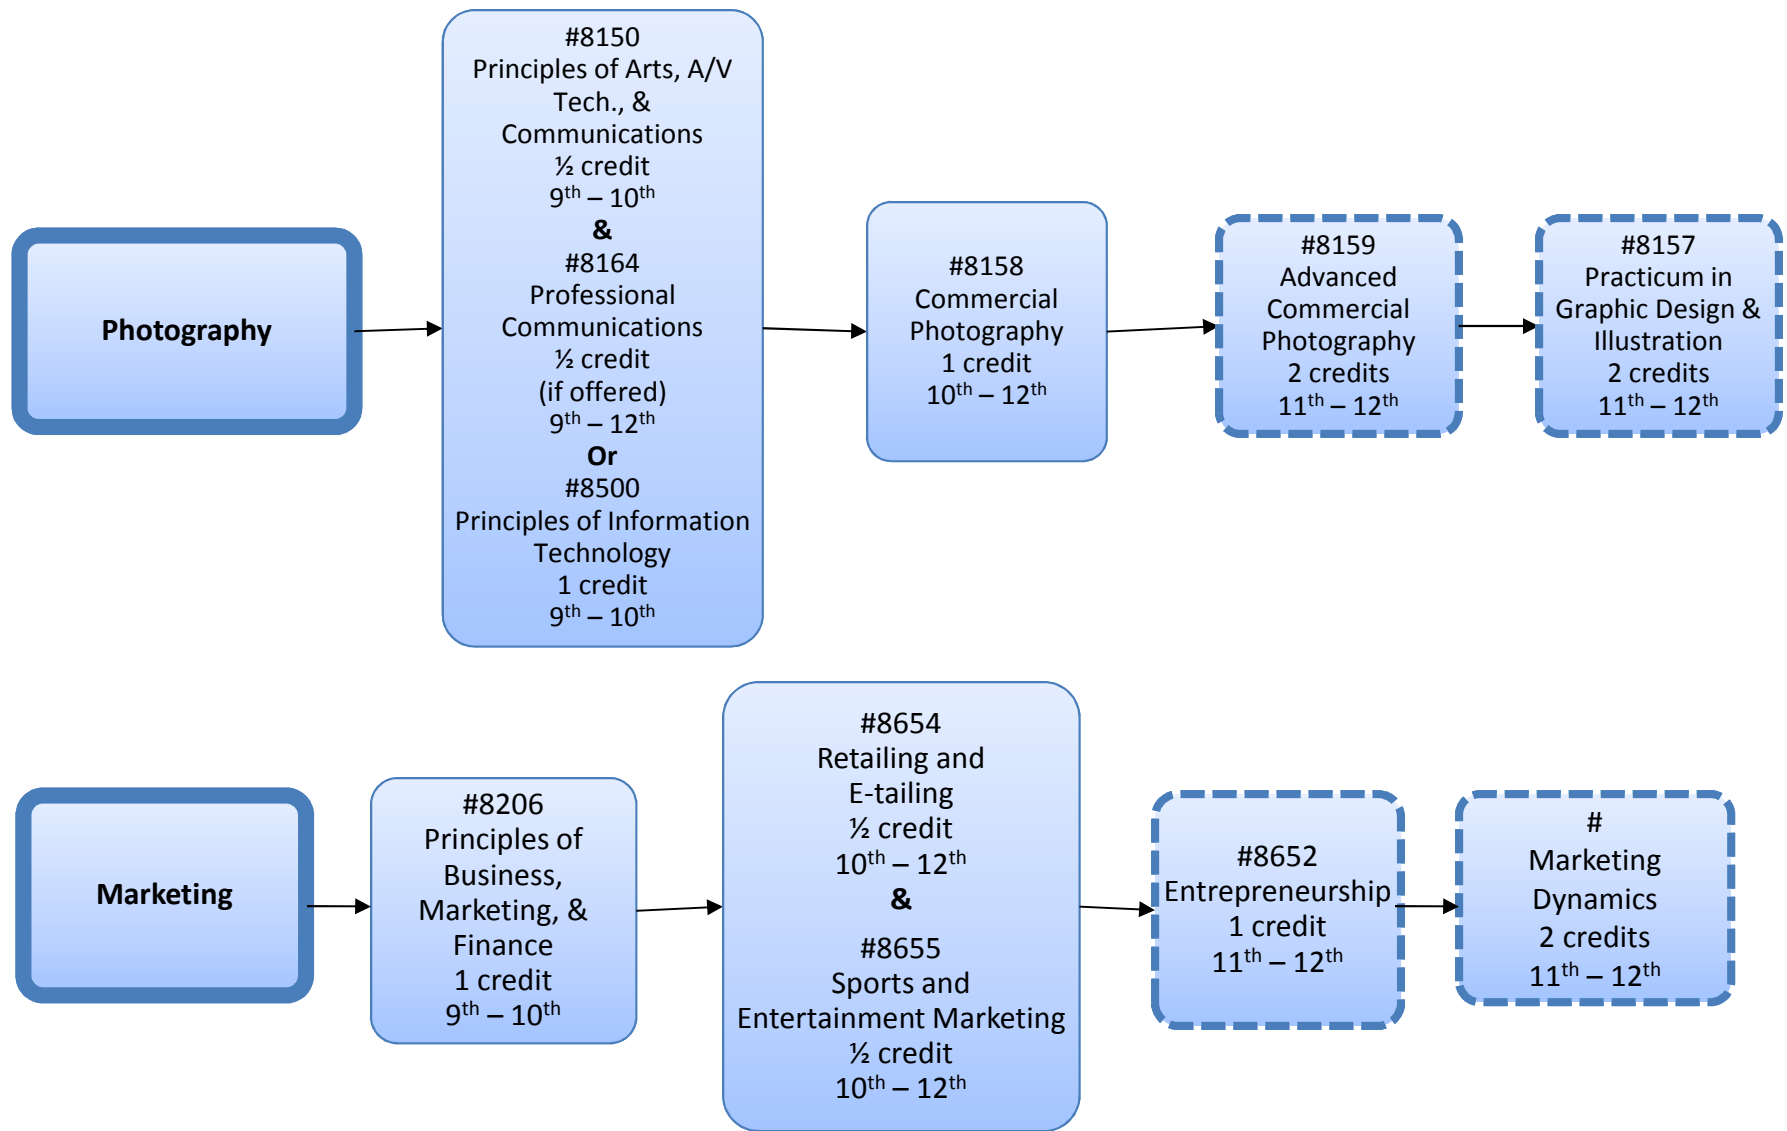

DRAFT ONLY - Career Prep may be taken concurrently with any course in 11th or 12th grade.

© 2014 Northside ISD (San Antonio, TX)

Dashed border indicates advanced course.

DRAFT ONLY - Career Prep may be taken concurrently with any course in 11th or 12th grade.

© 2014 Northside ISD (San Antonio, TX)

DRAFT ONLY - Career Prep may be taken concurrently with any course in 11th or 12th grade.

DRAFT ONLY - Career Prep may be taken concurrently with any course in 11th or 12th grade.