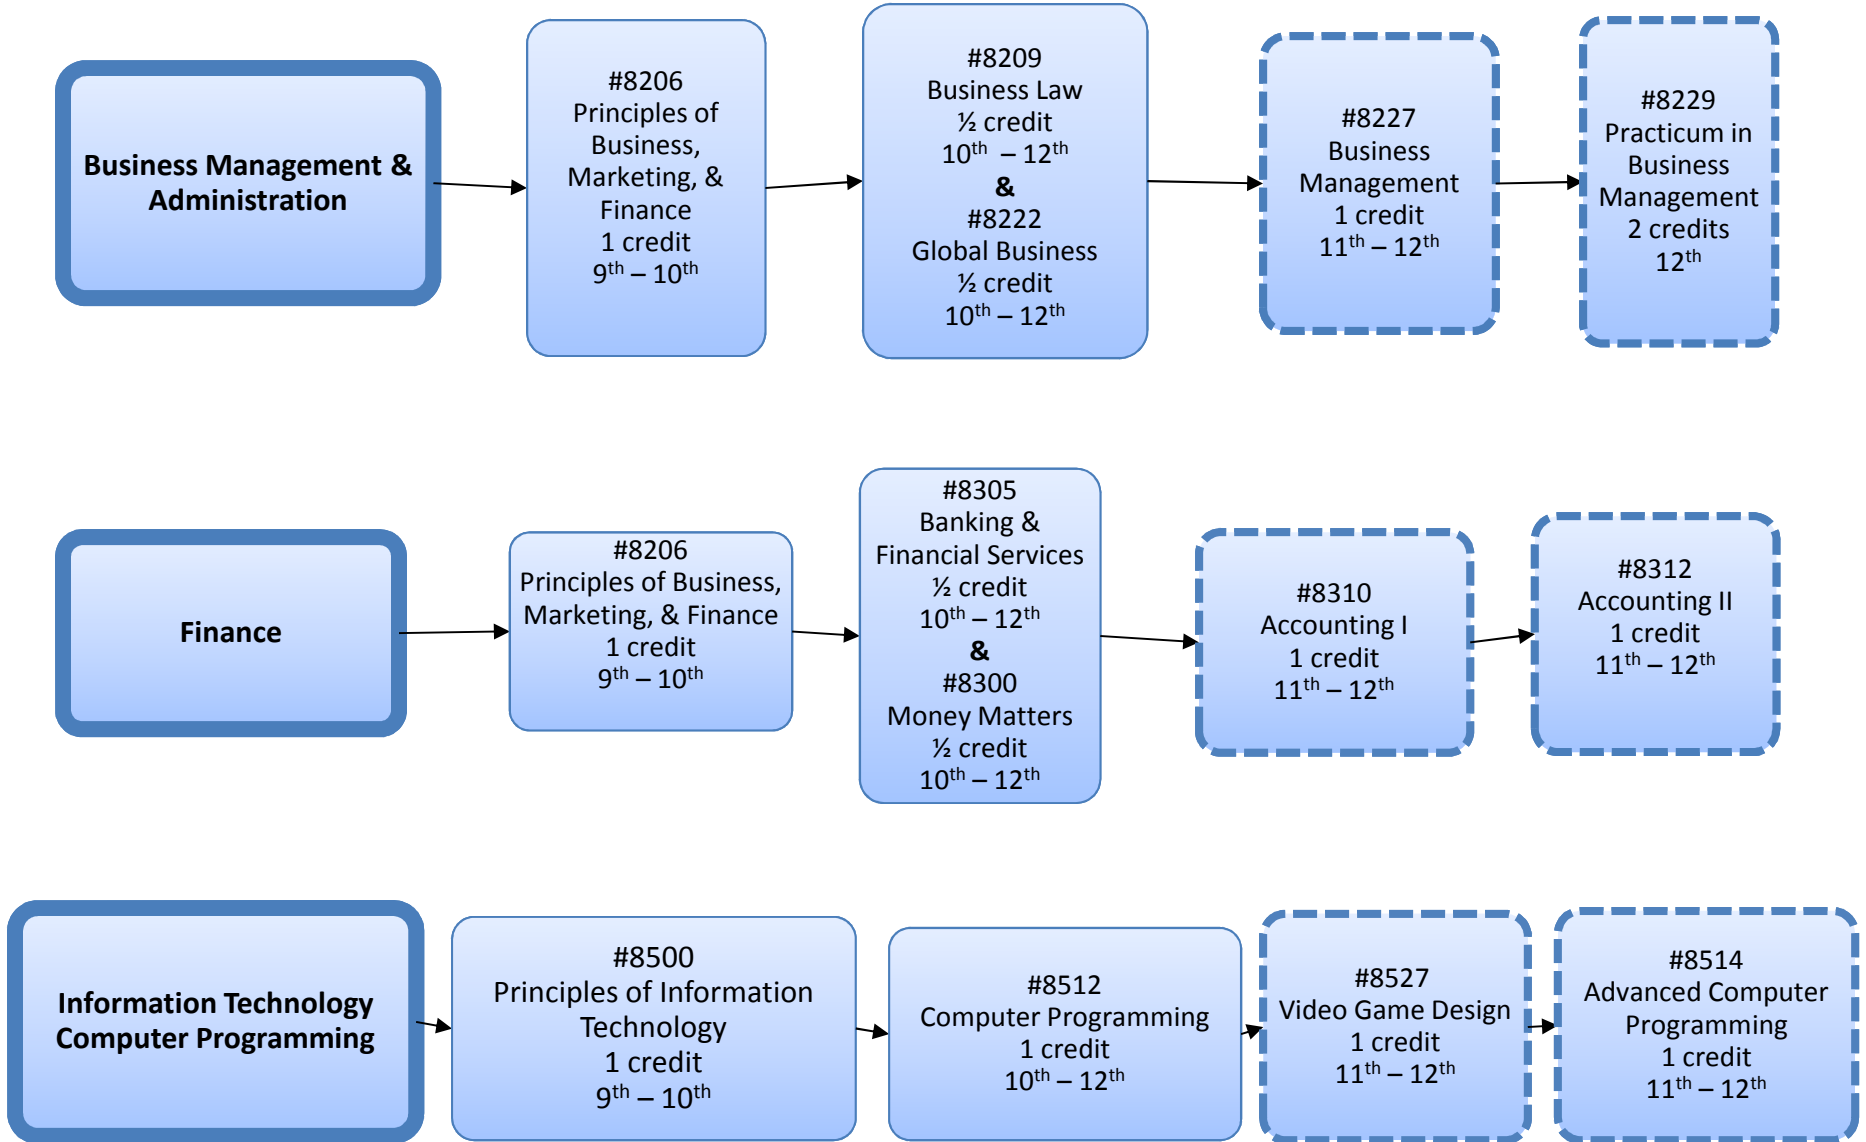

Career & Technology Education Coherent Sequences

2015-2016 School Year

DRAFT ONLY

11/18/2014

© 2014 Northside ISD (San Antonio, TX)

Business & Industry Endorsement

DRAFT ONLY - Career Prep may be taken concurrently with any course in 11th or 12th grade.

© 2014 Northside ISD (San Antonio, TX)

Dashed border indicates advanced course.

DRAFT ONLY - Career Prep may be taken concurrently with any course in 11th or 12th grade.

© 2014 Northside ISD (San Antonio, TX)

DRAFT ONLY - Career Prep may be taken concurrently with any course in 11th or 12th grade.

© 2014 Northside ISD (San Antonio, TX)

Dashed border indicates advanced course.

DRAFT ONLY - Career Prep may be taken concurrently with any course in 11th or 12th grade.